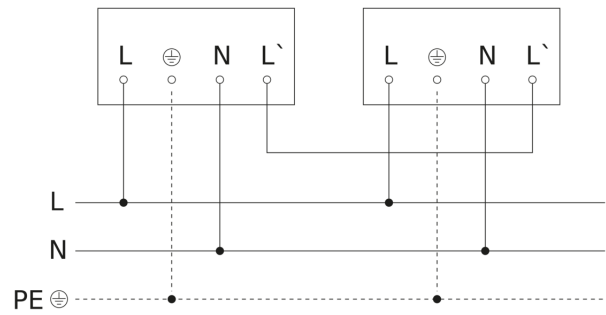

Sensor-switched LED floodlight - Professional Line

XLED PRO Expans S

with motion detector - white
EAN 4007841 091217
Article number 091217

XLED PRO Expans S

with motion detector - white
EAN 4007841 091217
Article number 091217

Master circuit diagram

Master/master interconnection circuit diagram

Master/slave interconnection circuit diagram