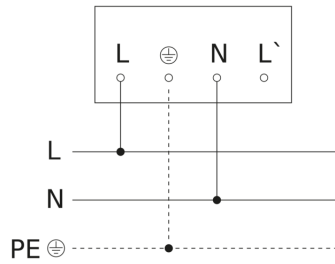

Sensor-switched LED floodlight - Professional Line

XLED PRO Expans S

with motion detector - white
EAN 4007841 091217
Article number 091217

XLED PRO Expans S

with motion detector - white
EAN 4007841 091217
Article number 091217

Master circuit diagram

Master/master interconnection circuit diagram

Master/slave interconnection circuit diagram